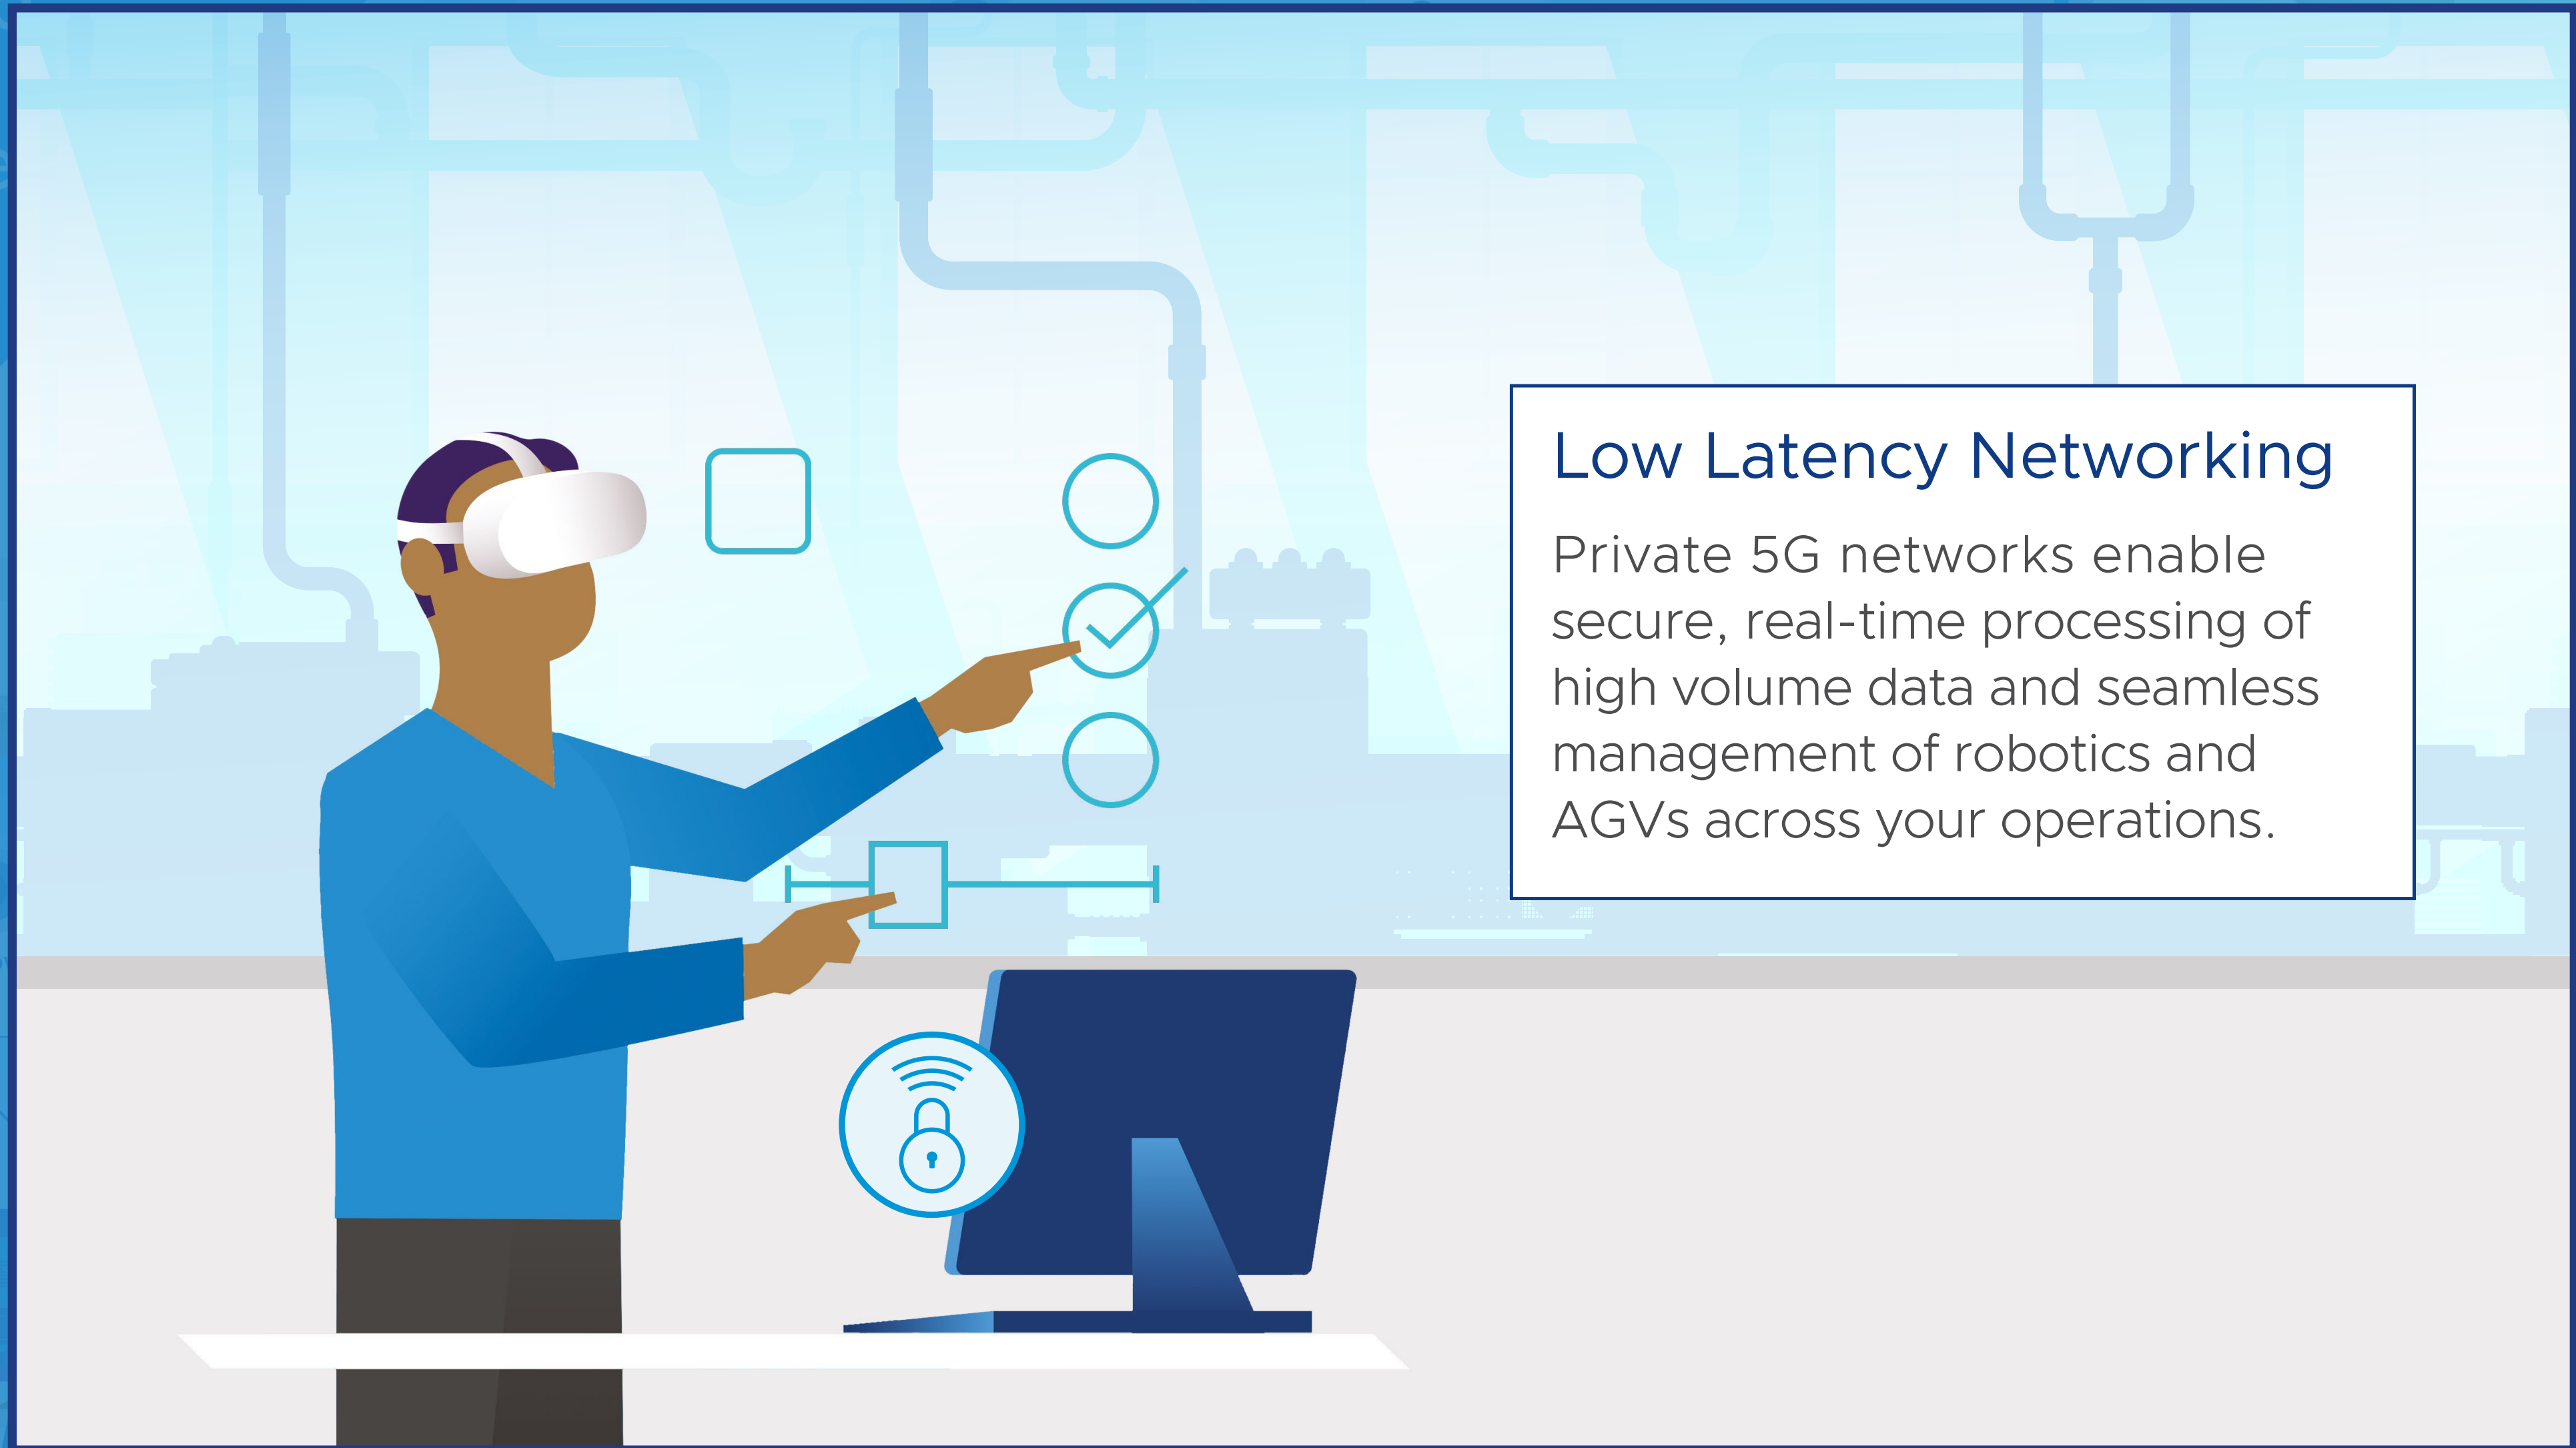

Keep
the world
moving,
no matter
what

vmware | intel

Low Latency Networking

Private 5G networks enable secure, real-time processing of high volume data and seamless management of robotics and AGVs across your operations.

New Market Gro

Digital Workspace

Contact us

Close